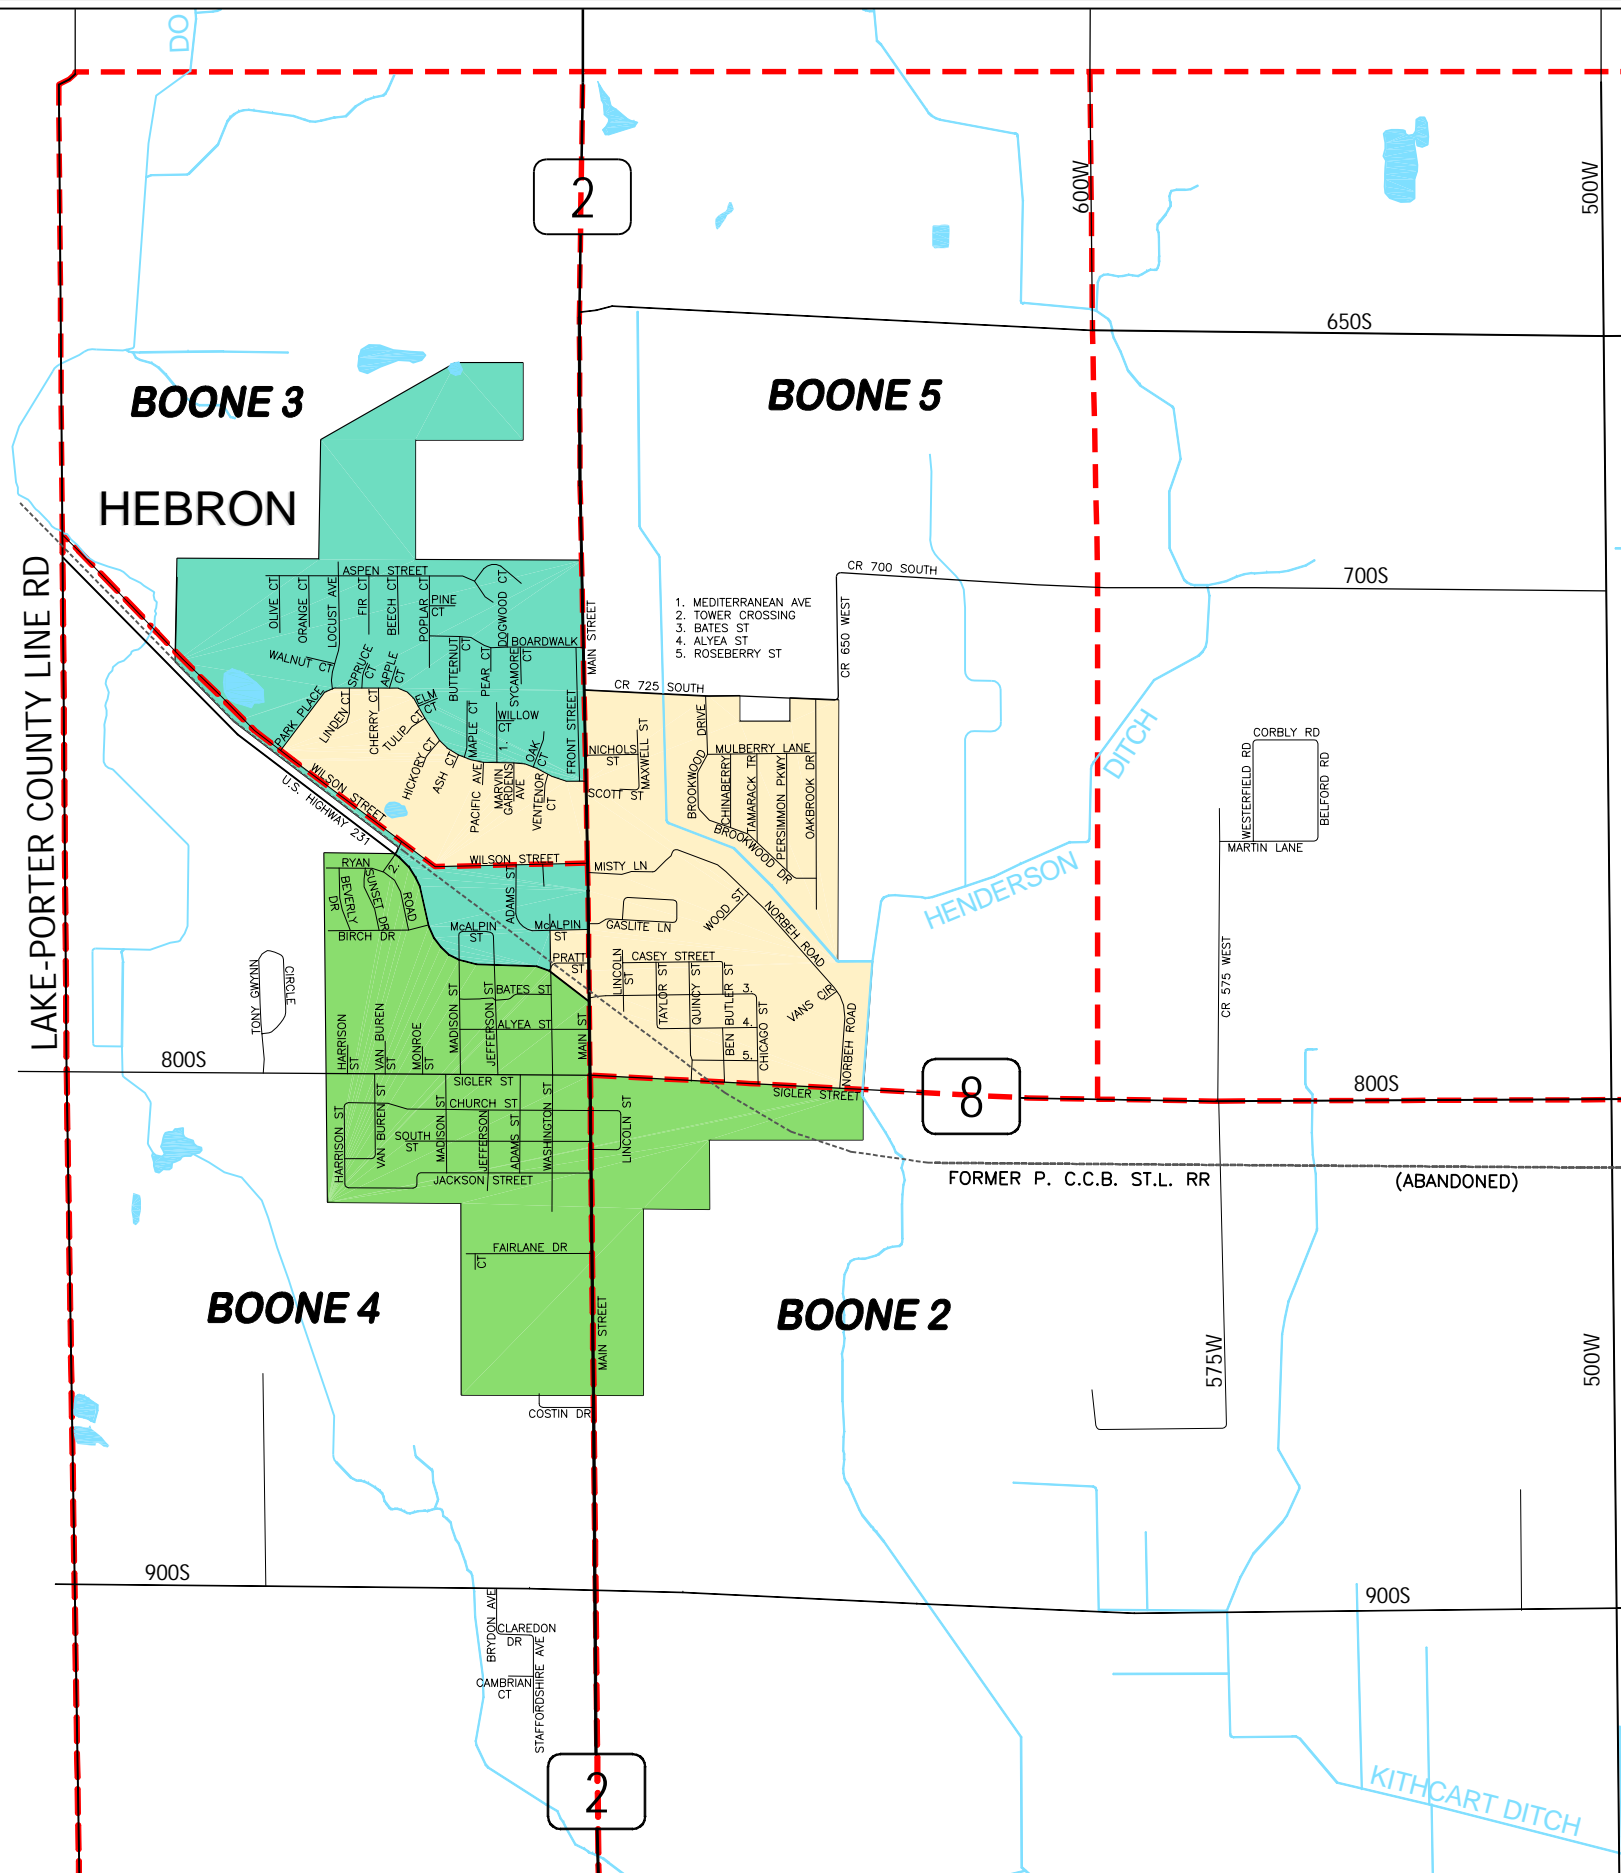

Town of Hebron Council Districts

COUNCIL DISTRICT 1

Boone Precinct 3 (parts of)
Boone Precinct 4 (parts of)

COUNCIL DISTRICT 2

Boone Precinct 3 (parts of)
Boone Precinct 4 (parts of)
Boone Precinct 5 (parts of)

COUNCIL DISTRICT 3

Boone Precinct 2 (parts of)
Boone Precinct 4 (parts of)

PORTER COUNTY, INDIANA

Compiled from Surveyor's records and data
APRIL, 2003

KEVIN D. BREITZKE, P.E., L.S.
PORTER COUNTY SURVEYOR

Scale 1:2000'

Boone Township